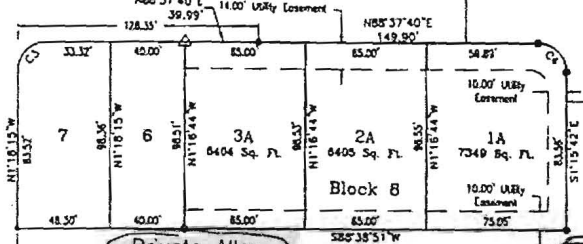

GPR

10:15 AM
07-PM
1. PLS 27935

Basis of Bearing
N85°37'40"E
200.35'

Private Alley

Mount Meeker Avenue

Private Alley

13th Street

Lake A

Gateway Boulevard

14th Street

GATEWAY PARK RESIDENTIAL COMMUNITY ASSOCIATION

- Public Streets:
 Gateway Park Boulevard
 14th Street
 Mount Meeker Avenue
 Gateway Park Drive
 13th Street

Private Drive