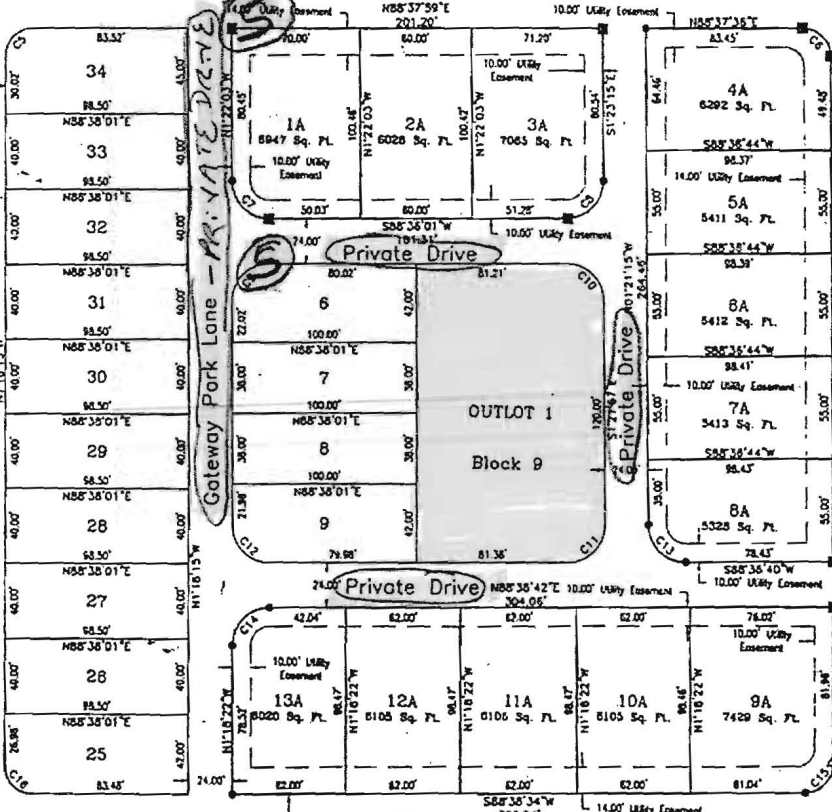

GPR

10:15 AM
07-PM
1. PLS 27935

Basis of Bearing
N85°37'40"E
200.35'

Private Alley

Mount Meeker Avenue

Private Alley

13th Street

Lake A

Gateway Boulevard

14th Street

GATEWAY PARK RESIDENTIAL COMMUNITY ASSOCIATION

- Public Streets:
 Gateway Park Boulevard
 14th Street
 Mount Meeker Avenue
 Gateway Park Drive
 13th Street

Private Drive