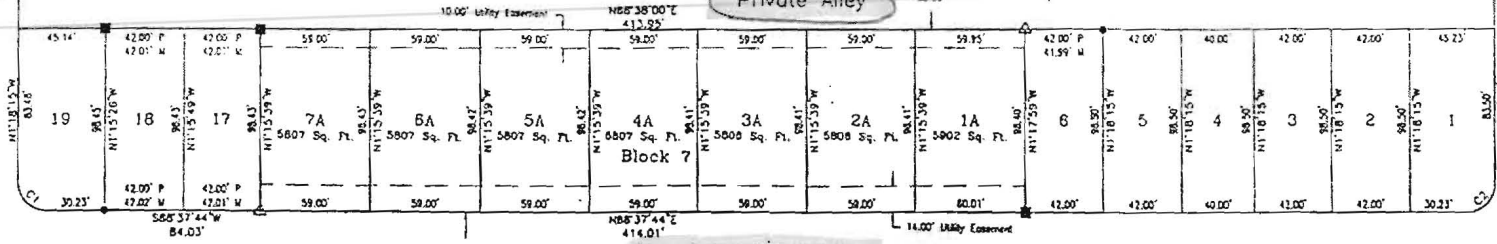

GPR

10:15 AM
07-PM
1. PLS 27935

Basis of Bearing
N85°37'40"E
200.35'

Private Alley

Mount Meeker Avenue

Private Alley

13th Street

Lake A