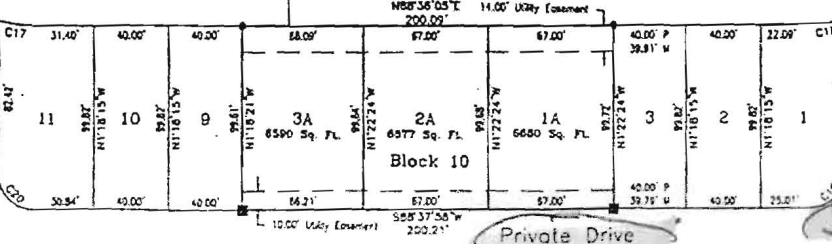

Private Drive